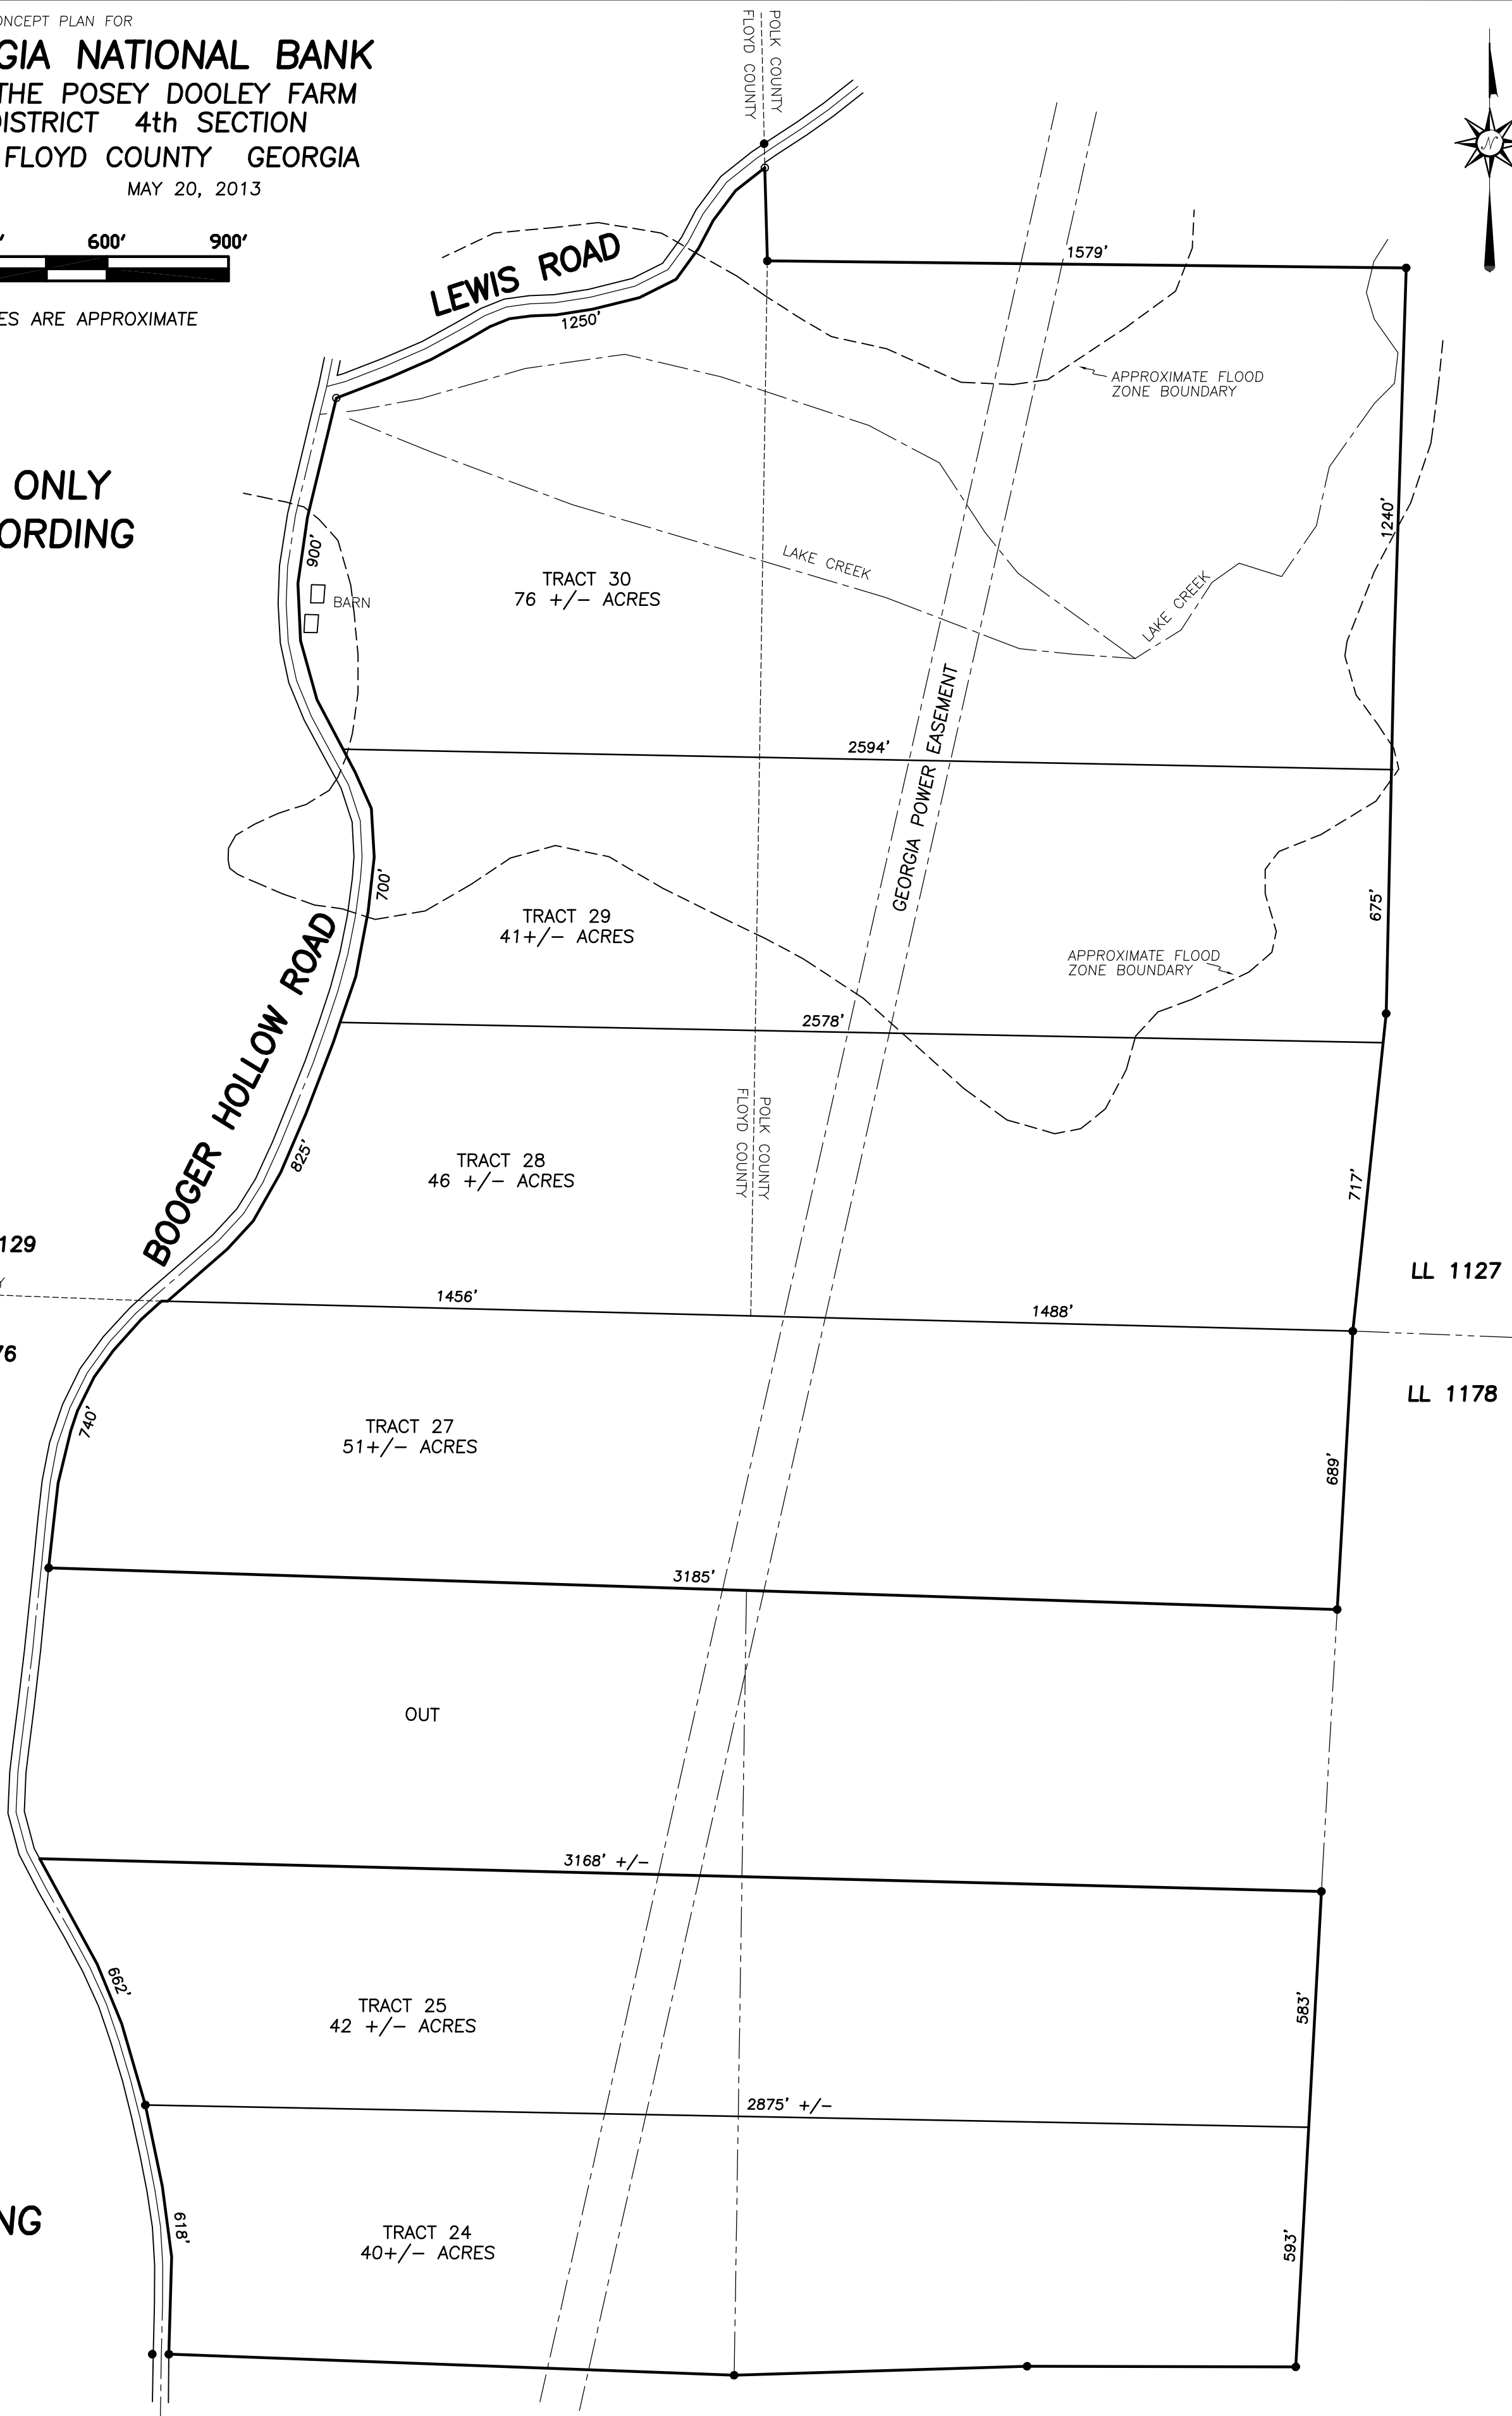

CONCEPT PLAN FOR

NORTH GEORGIA NATIONAL BANK

BEING PART OF THE POSEY DOOLEY FARM
IN THE 3rd DISTRICT 4th SECTION

POLK COUNTY & FLOYD COUNTY GEORGIA

SCALE 1" = 300'

MAY 20, 2013

ALL DISTANCES ARE APPROXIMATE

**FOR REVIEW ONLY
NOT FOR RECORDING**

NOT FOR RECORDING